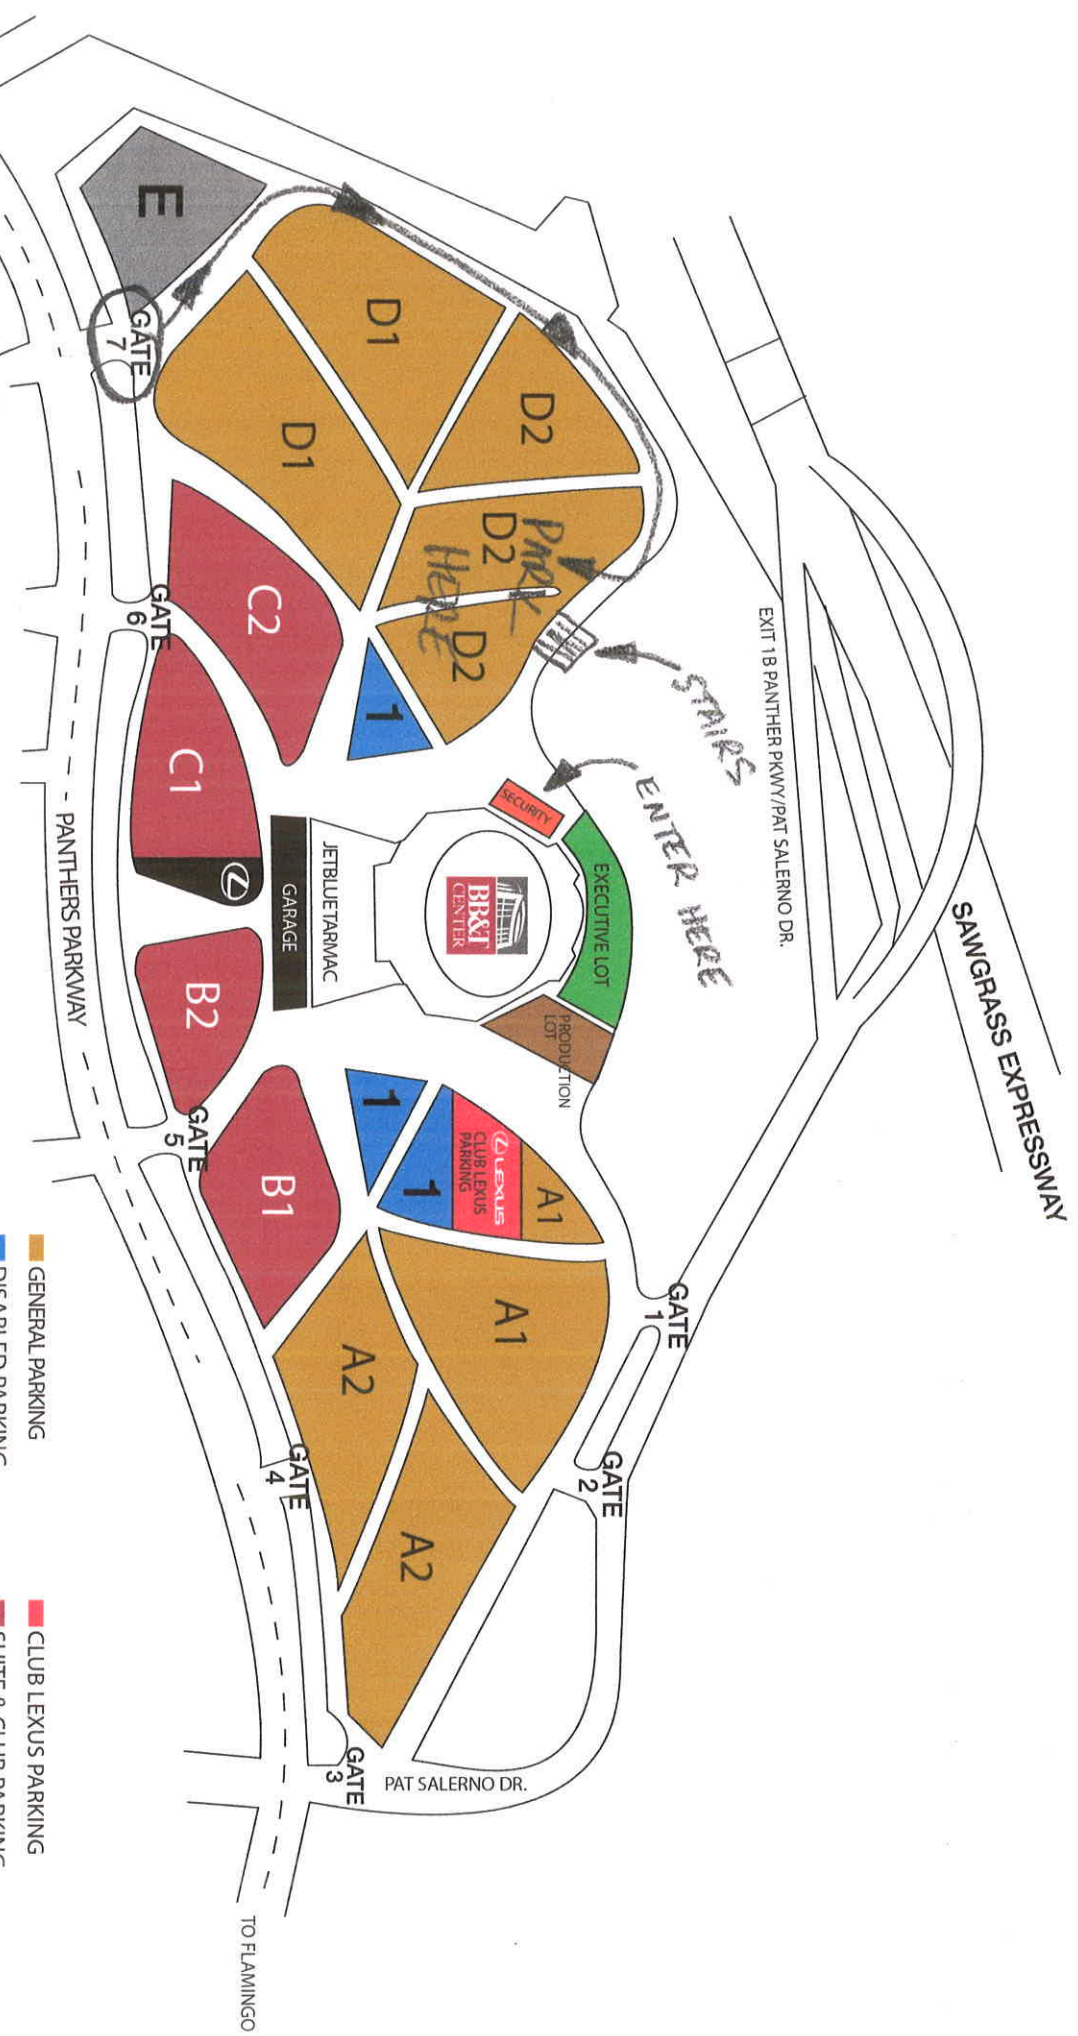

TO SUNRISE BLVD.

ENTER THROUGH GATE 7. FOLLOW ROAD AROUND AND PARK IN D7, WALK DOWN STAIRS AND ENTER THROUGH SECURITY. CALL 954-804-7630 IF YOU NEED HELP WITH DIRECTIONS.

- GENERAL PARKING
- DISABLED PARKING
- LEXUS PREMIER PARKING
- CLUB LEXUS PARKING
- SUITE & CLUB PARKING
- BCT PARK & RIDE

SAWGRASS EXPRESSWAY

EXIT 18 PANTHER PKWY/PAT SALERNO DR.

PANTHERS PARKWAY

PAT SALERNO DR.

TO FLAMINGO