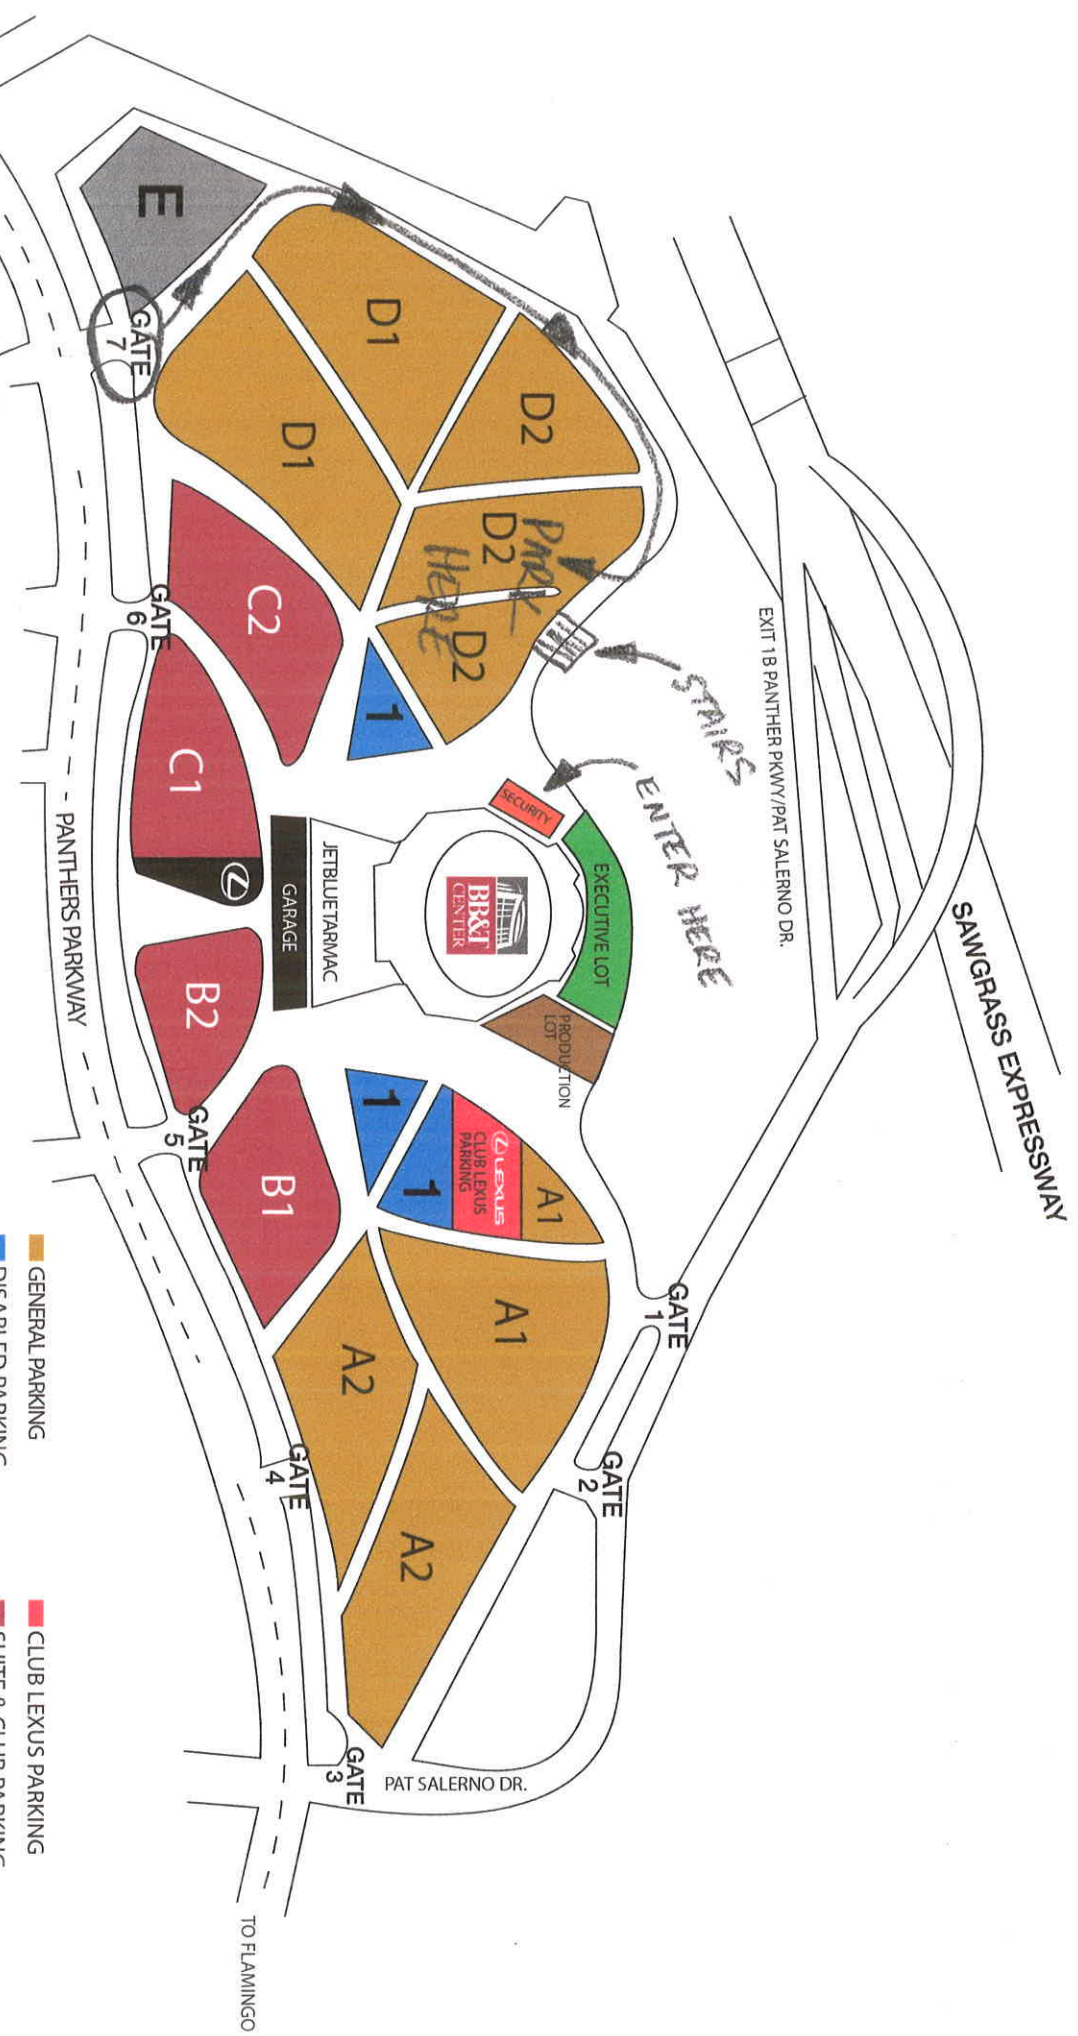

TO SUNRISE BLVD.

ENTER THROUGH GATE 7. FOLLOW ROAD AROUND AND PARK IN D7, WALK DOWN STRIES AND ENTER THROUGH SECURITY. CALL 954-804-7630 IF YOU NEED HELP WITH DIRECTIONS.

- GENERAL PARKING
- DISABLED PARKING
- LEXUS PREMIER PARKING
- CLUB LEXUS PARKING
- SUITE & CLUB PARKING
- BCT PARK & RIDE

SAWGRASS EXPRESSWAY

EXIT 18 PANTHER PKWY/PAT SALERNO DR.

PANTHERS PARKWAY

PAT SALERNO DR.

TO FLAMINGO